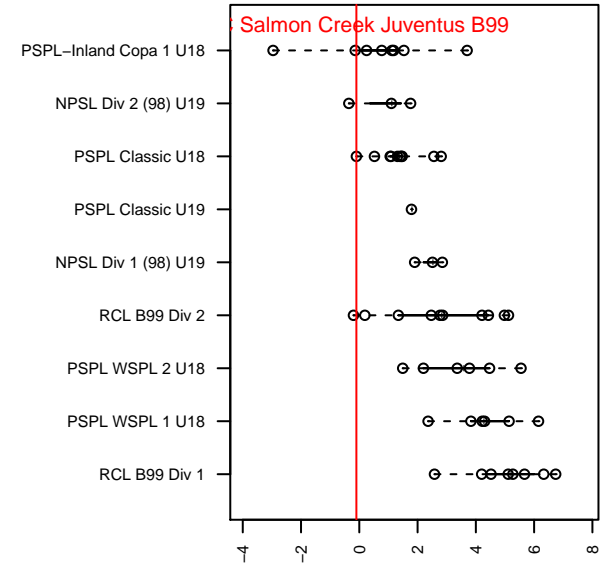

**attack and defense rating
relative to others at age
and all opponents in last 13 months**